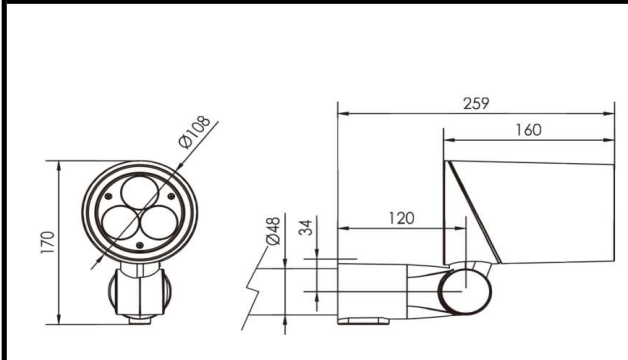

Sovitron Interior Pvt.Ltd.

<b>Model Name</b>	GOTHIC-1140M/DL-OSL-1140MD-3
<b>Description</b>	Flood light

Technical description	Image
-----------------------	-------

<b>Dimension</b>	Dia=108mm W=160mm H=170mm
<b>Frame</b>	Aluminium Die-cast
<b>Color Tempertaure</b>	5700K
<b>Power</b>	12W
<b>Total Luminous Flux</b>	1080 lm
<b>Efficacy</b>	90 lm/W
<b>IP rating</b>	66
<b>Beam angle</b>	50,25 Degree
<b>Color Rendering</b>	≥80
<b>Mounting</b>	Pole Mounted
<b>Optics</b>	Lens & Clear Glass
<b>Dimming</b>	NON-Dimmable
<b>Operating Voltage</b>	220-240 VAC
<b>Standard Lifetime</b>	L70 minimum at 50,000 burning hours

**Dimension diagram**

**Remarks:-**

Address: Plot #7 Saroorpur-Nangla Industrial Area,Ballabgarh-Sohna Road,Faridabad-121005  
Email: info@sovitron.com